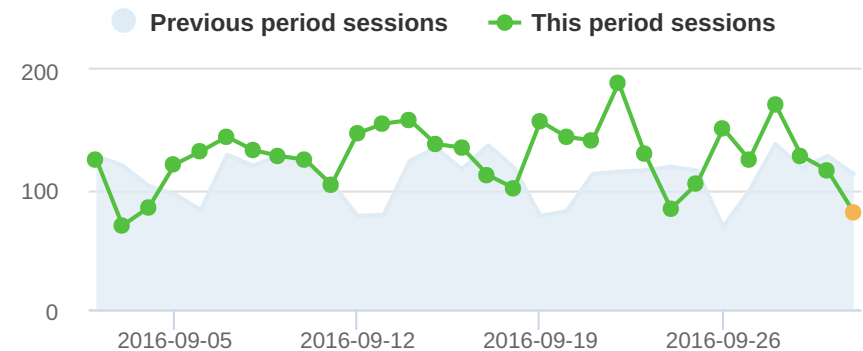

Referrers

	Sessions
google	2,994
(direct)	407
site-auditor.online	187
bing	117
yahoo	71

Keywords

	Sessions
--	----------

Pages

	Views
/facebookrefer/	1,704
/wordpress-tip-url-customiz...	937
/	530
/add-photos-to-your-facebo...	326
/find-your-most-popular-fac..	303
rvtechsolutions.com	

Countries

	Sessions
United States	1,540
United Kingdom	424
India	411
Russia	216
Australia	163

Avg. Time on Site: ▼ 00:00:32 Bounce Rate: ▲ 89%
Organic Searches: ▲ 3,092 Social Media Sessions: ▼ 29

Security