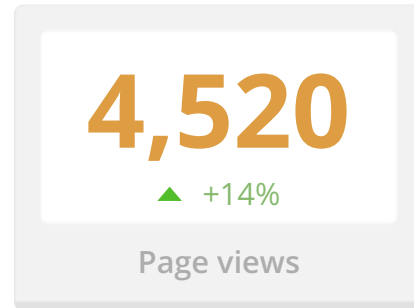

Most Recent Backup - **2016-10-04** at 16:51:56

WordPress version: **4.6.1**

Active theme: **RVTech 2016 v1.0**

Active Plugins: **25** Published posts: **95** Approved comments: **197**

Analytics

Analytics

Referrers

	Sessions
google	2,994
(direct)	407
site-auditor.online	187
bing	117
yahoo	71

Keywords

	Sessions
--	----------

Pages

	Views
/facebookrefer/	1,704
/wordpress-tip-url-customiz...	937
/	530
/add-photos-to-your-facebo...	326
/find-your-most-popular-fac..	303
rvtechsolutions.com	

Countries

	Sessions
United States	1,540
United Kingdom	424
India	411
Russia	216
Australia	163

Avg. Time on Site: ▼ 00:00:32 Bounce Rate: ▲ 89%
Organic Searches: ▲ 3,092 Social Media Sessions: ▼ 29

Security