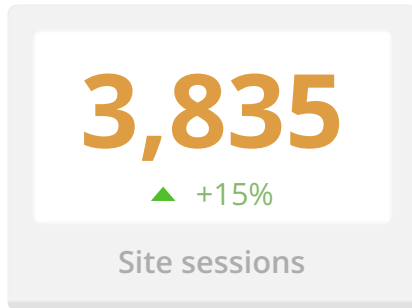

Optimization

As your MySQL database grows it can slow down your website performance.

Backups

Backups

Backups are **up and running**

We have **1 restore point** of your website. No restore points available from **2016-09-01** to **2016-09-30**

Most Recent Backup - **2016-10-04** at 16:51:56

WordPress version: **4.6.1**

Active theme: **RVTech 2016 v1.0**

Active Plugins: **25** Published posts: **95** Approved comments: **197**

Analytics

Analytics

Referrers

	Sessions
google	2,994
(direct)	407
site-auditor.online	187
bing	117
yahoo	71

Keywords

	Sessions
--	----------

Pages

	Views
/facebookrefer/	1,704
/wordpress-tip-url-customiz...	937
/	530
/add-photos-to-your-facebo...	326
/find-your-most-popular-fac..	303
rvtechsolutions.com	

Countries

	Sessions
United States	1,540
United Kingdom	424
India	411
Russia	216
Australia	163

Avg. Time on Site: ▼ 00:00:32 Bounce Rate: ▲ 89%
Organic Searches: ▲ 3,092 Social Media Sessions: ▼ 29

Security